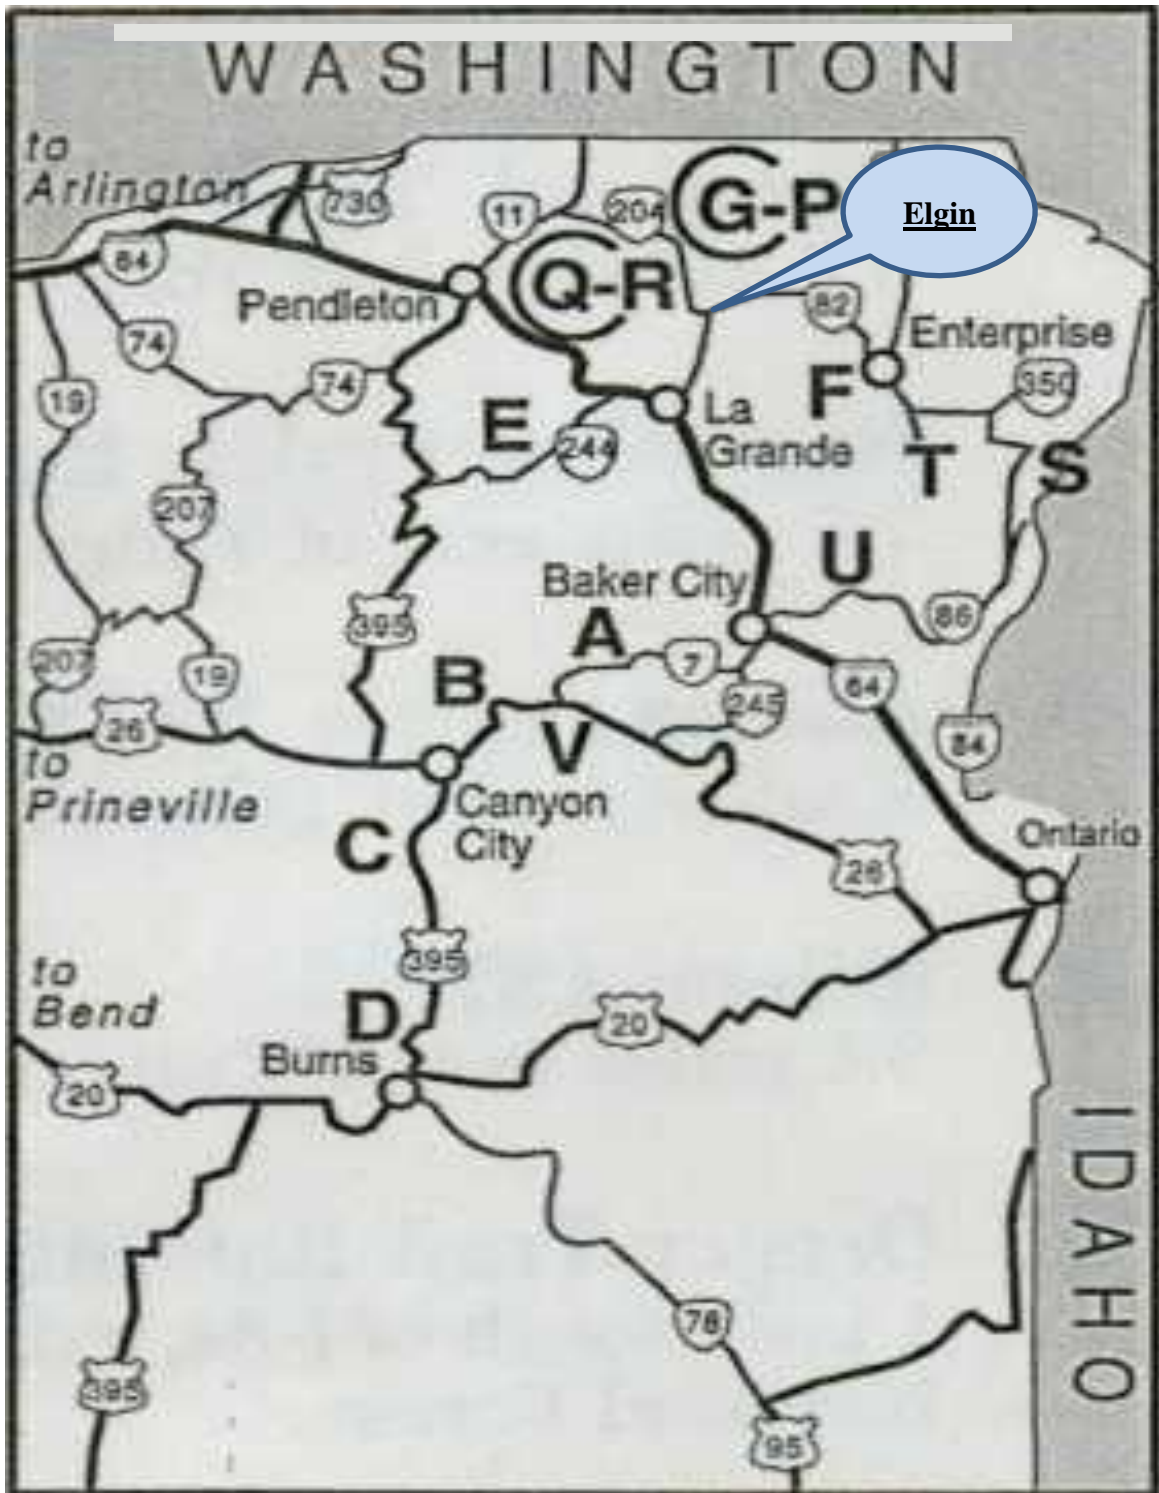

Ski-Snowmobile

Ski-Snowmobile

Northeast Oregon

A. Anthony Lake Area §@30

19 miles west of North Powder.

Wallowa-Whitman National Forest,

Baker County.

B. Dixie Mountain fi 3

6 miles west of ORE 7 on US 26.

Malheur National Forest.

C. Starr Ridge El 3 D

16 miles south of John Day on US 395. Malheur National Forest.

D. Idlewild 11 3

15 miles north of Burns on US 395. Malheur National Forest.

E. Four Corners 3

20 miles east of Ukiah on ORE 244. Umatilla National Forest.

F. Salt Creek Summit @3D

28 miles southeast of Joseph on Forest Road 39. Wallowa-Whitman National Forest.

G. Tollgate 3

On ORE 204 at Tollgate. Umatilla National Forest.